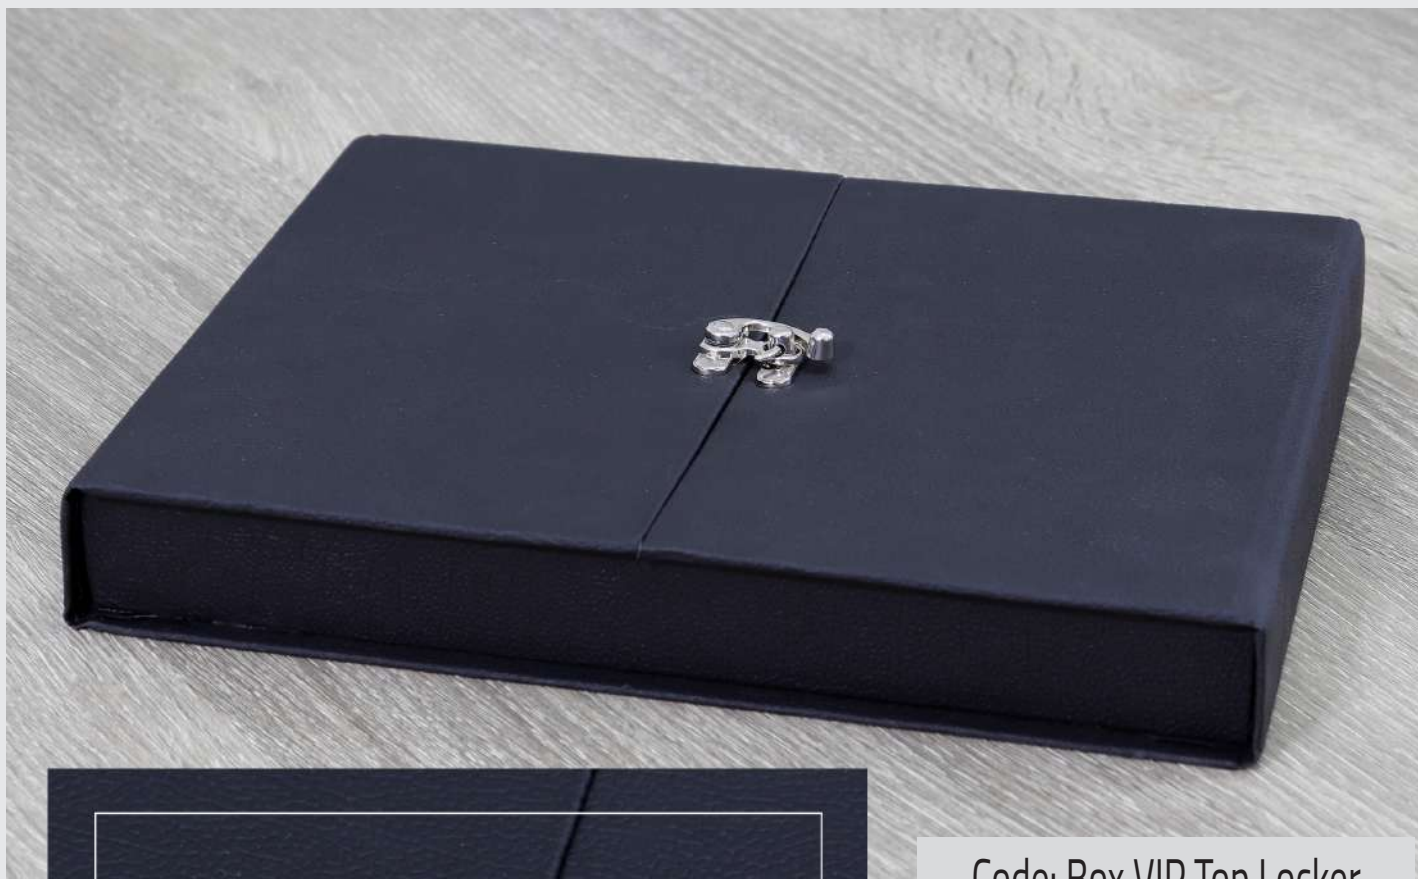

Box

Code: Box VIP Top Locker

Size 25.5 x 35 cm