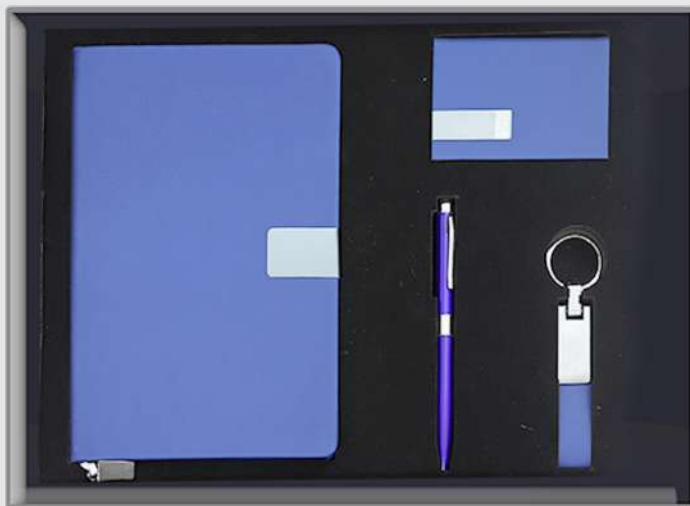

Code: VIP-1

Code: VIP-2

**The Set includes :**

- NB-15
- W-1
- Kc-102
- 3005

730 LE

Code: VIP-3

**The Set includes :**

- Nb-17-19-A5-Blue
- 2005
- KC-102
- Ch-2011