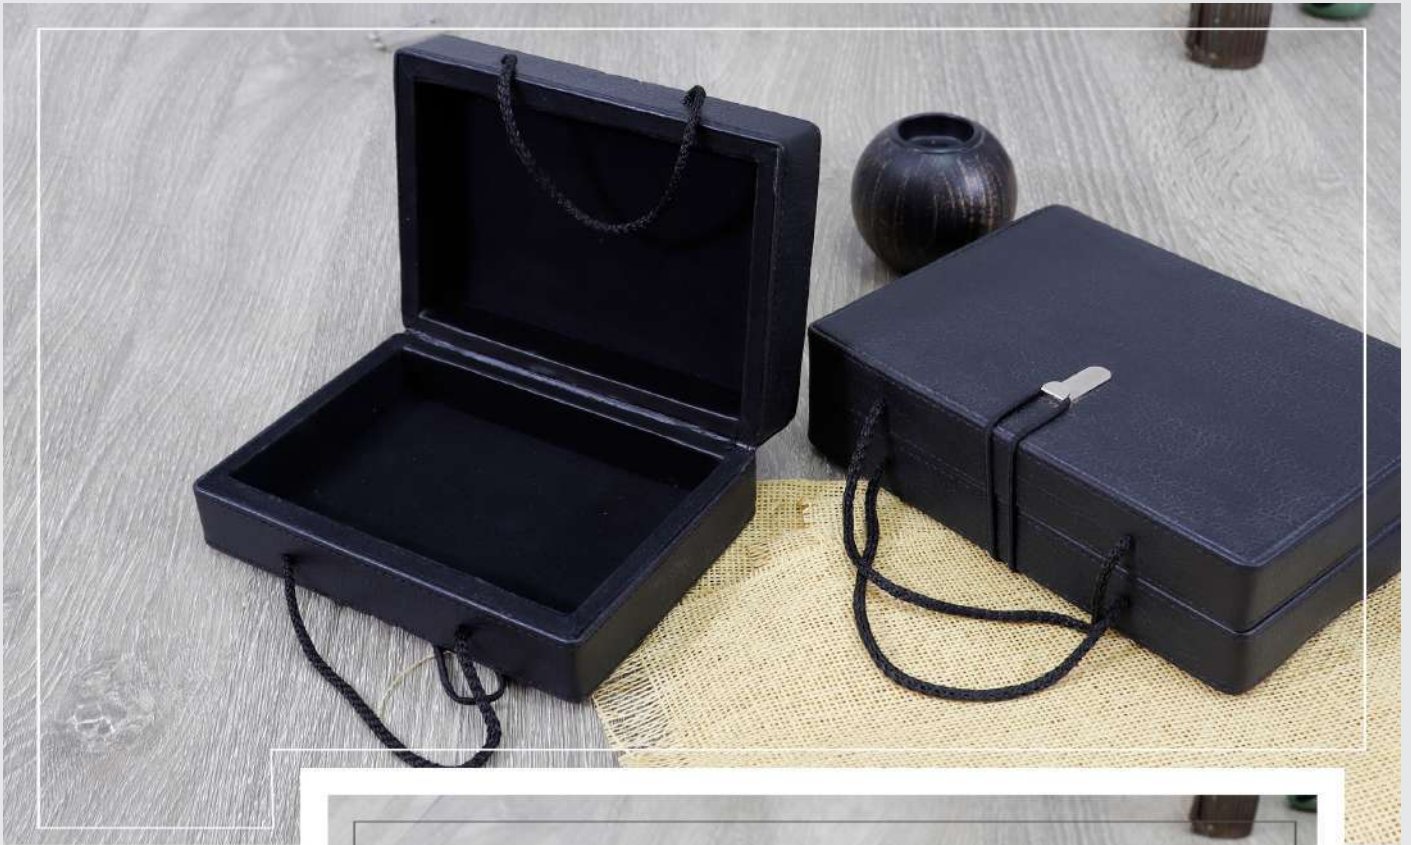

Box

Code: VIP Bag

- Medium (21.5 x 15cm) Double
- Small (12 x 18cm) Double