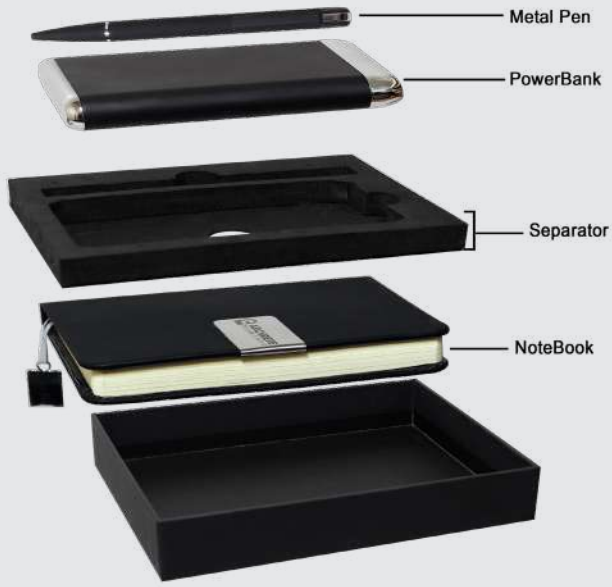

## Sets - 2 Levels Gift box

The Set includes :

- Metal Pen
- Light up PowerBank
- NoteBook

510 LE

Code: Power set-3

The Set includes :

- Light up Pen
- Light up PowerBank
- NoteBook

640 LE

# Sets - 2 Levels Gift box

Code: Power set-5

The Set includes :

- Metal Pen
- Light up PowerBank
- NoteBook

713 LE