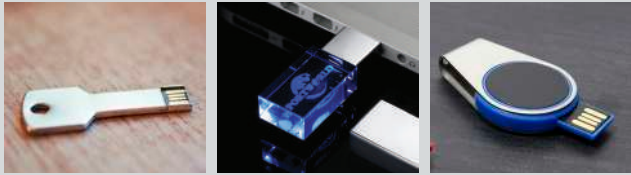

2023

USB Flash Memory - Catalog

V.4