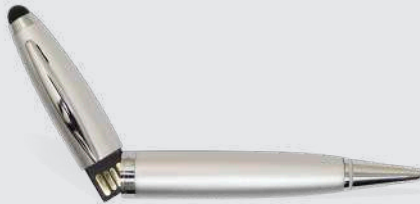

Pen USB Drive