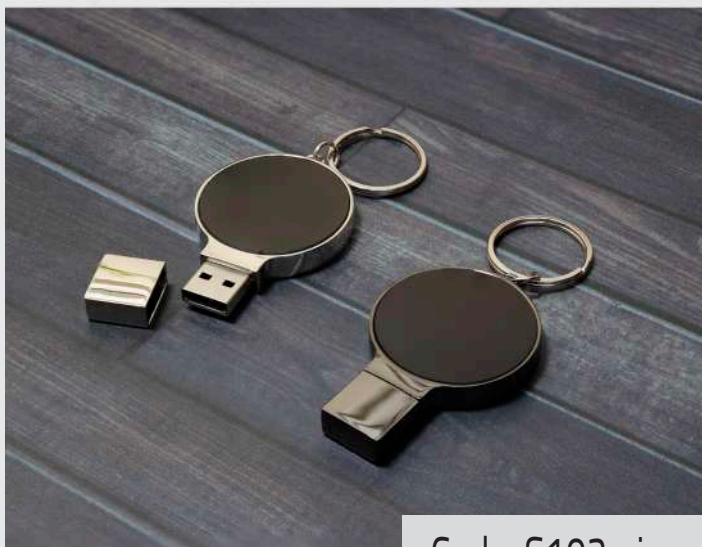

# Light Up USB Flash

Code :K6

16G

Code :S102

16G

with box Or without

Silver

Gun