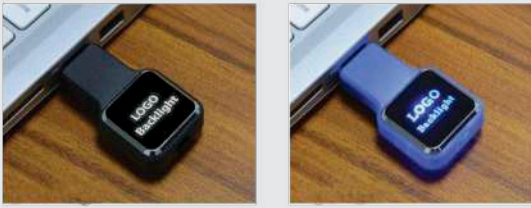

Light Up USB Flash

Code :K6

16G