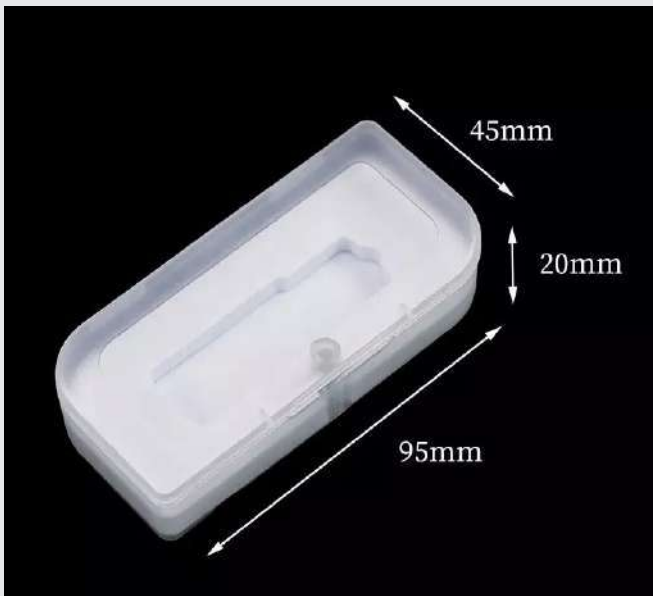

Code :S5 box