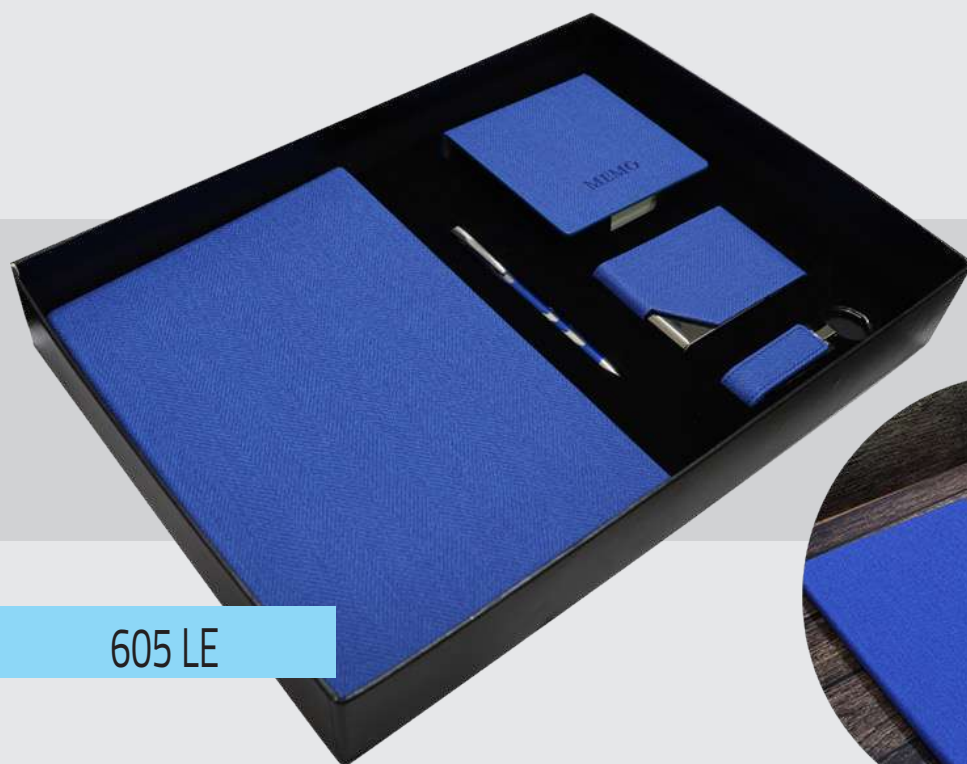

The Set includes :

- BUS-BOX-STD (2 cm)
- NB17-12 (A5)
- 1001
- S11
- P1028

1060 LE

Code: Set-510

The Set includes :

- BUS-BOX-MED
- NB17-12 (B5)
- SetPen2

370 LE

605 LE