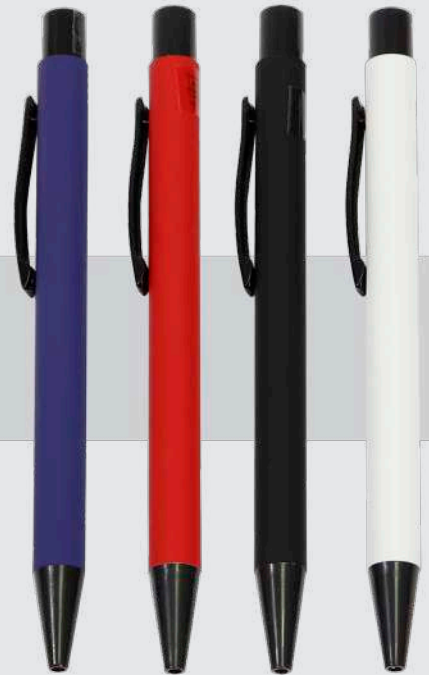

Code : 1005

Metal Pen - (Collection: M1)

The Pen Writes in Tow Colors
(Red - Blue)

Code : 1006

Code : 1008

Code : 1009

Metal Pen - (Collection: M2)

Code : 2005

Code : 3020-c

Code : 3044

Metal Pen - (Collection: M4)

Code : 4001

Code : 4010

Metal Pen - (Collection: M5)

Code :5015

Code :5014