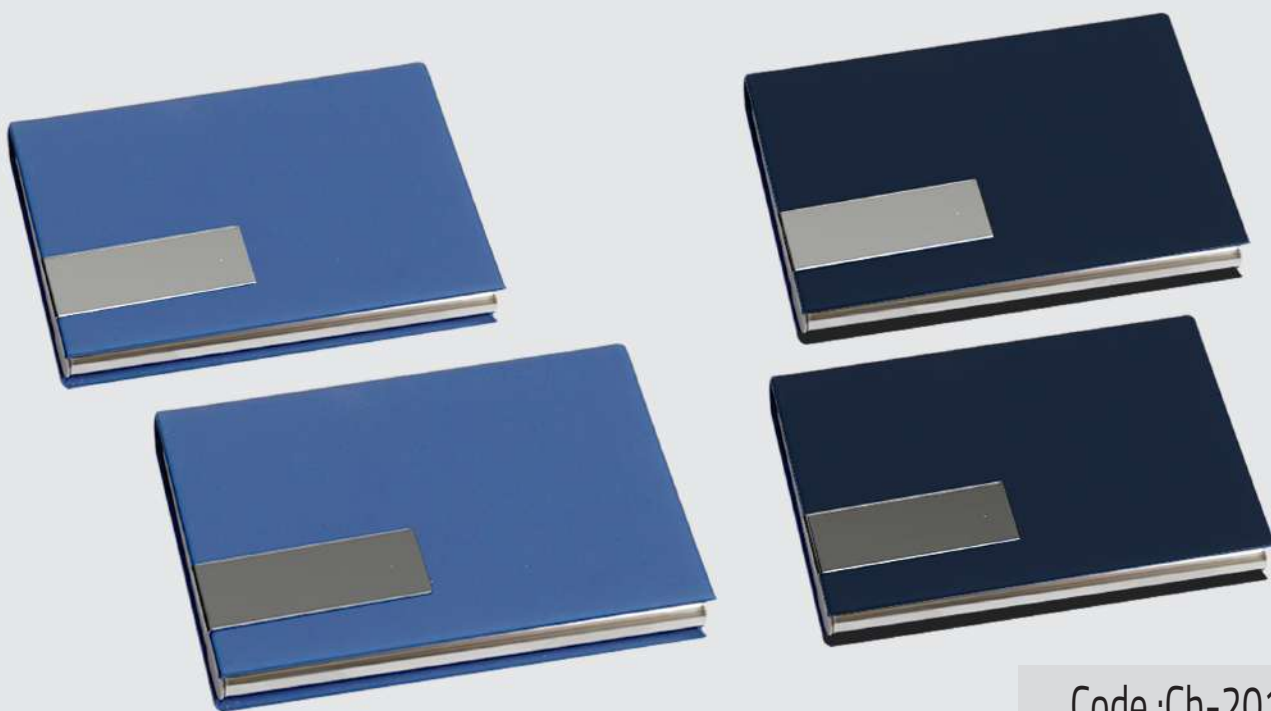

Code :Ch-2011