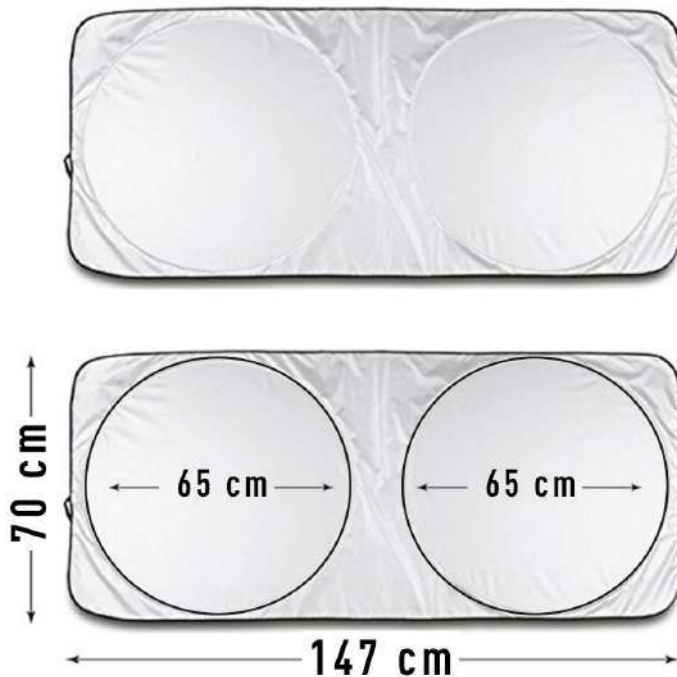

Sun Shade

Available

- -Silver x Silver (sublimation printing)
- -Blue x Silver (silk screen printing)
- -Silver x Silver with black frame
- Silver x black

Code : Sun Shade-1

Available

- -Blue in Blue
- -Blue in Silver

Code : Sun Shade-2