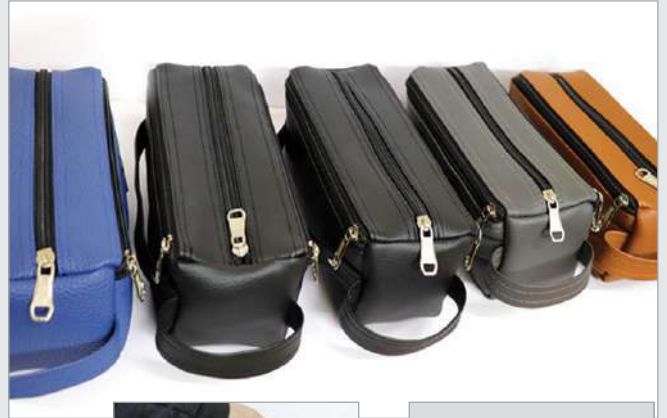

# Coaster

Code :Light Up Coaster

Code :Bg 103

Code :16-4

Code :16-5

Code :Sb1