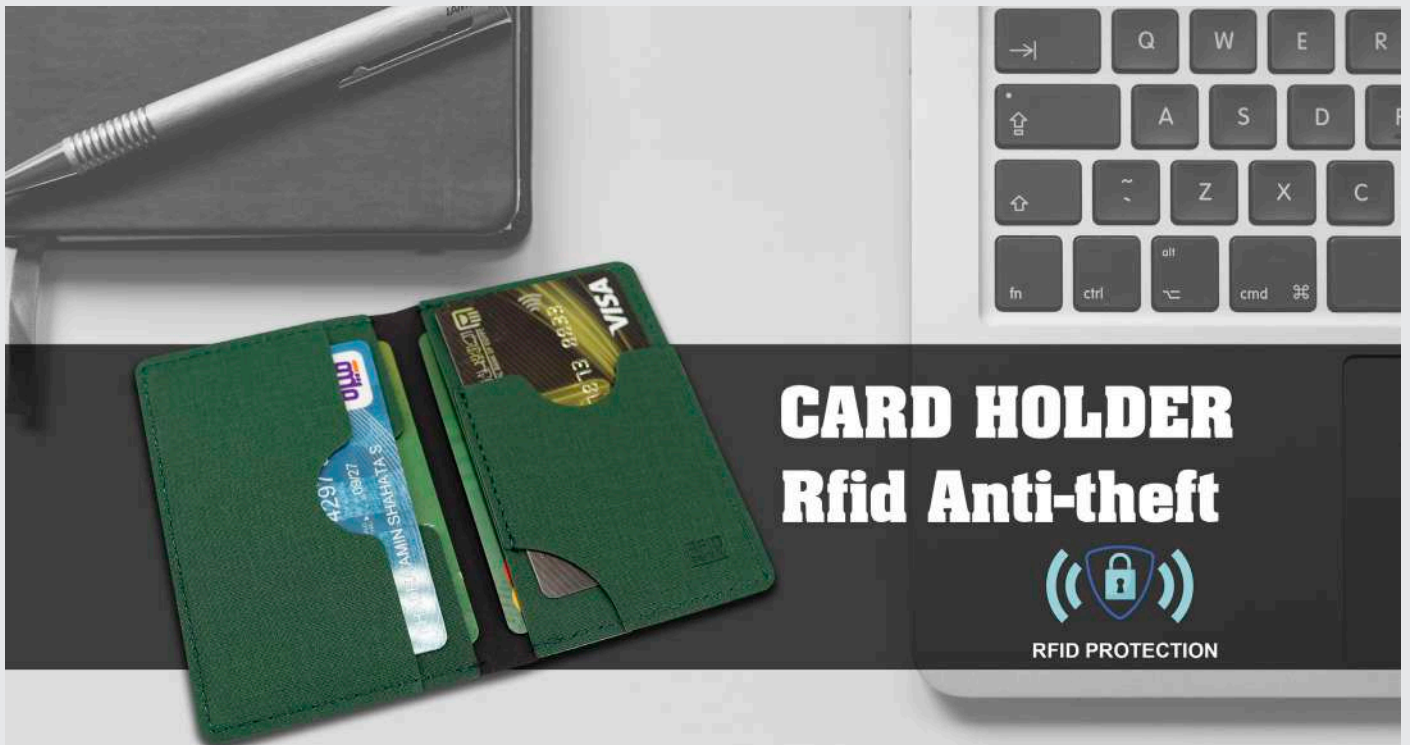

## Card Holder-Rfid Anti theft

This wallet includes a flexible barrier designed to block Radio Frequency identification (RFID) and helps prevent "electronic pickpocketing" of your credit card data.

### CARD HOLDER Rfid Anti-theft

RFID PROTECTION

Light gray

gray

Code :Ch-300-RF

This wallet includes a flexible barrier designed to block Radio Frequency identification (RFID) and helps prevent "electronic pickpocketing" of your credit card data.